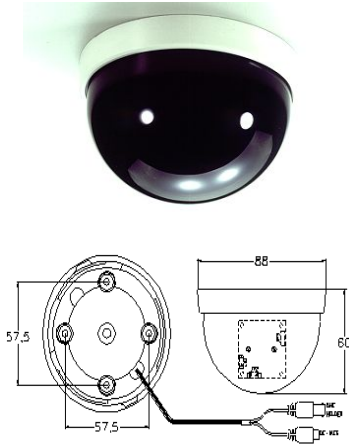

Mintron™ 84KON-N

1/4" Color Mini-Dome Camera with I.R. LEDs

Features

- ⚡ 1/4" Panasonic Color CCD and Mintron 20MIPS DSP.
- ⚡ 380/470 TV Lines.
- ⚡ 0.5 LUX at F1.2; 0.0 Lux with Infra-Red.
- ⚡ I.R. range of up to 30 feet for night vision.

Description

An inexpensive mini-dome, color CCTV camera with 1/4" CCD and Mintron™ 20MIPS DSP. This camera includes 12 Infra-Red LEDs for image production at very low light levels down to and including complete darkness. It produces good quality video, in color and black & white, at 380/470 TV lines. The CCD provides a good minimum illumination level of 0.5 Lux @F1.2.

Mintron™ 84KON-N & 84KOP-N SPECIFICATIONS

MODEL	84KON-N	84KOP-N
TV System	NTSC	PAL
Picture Element	771(H) X 492(V)	753(H) X 582(V)
Scanning System	525 lines, 60 fields/sec	625 lines, 50 fields/sec
Sync System	Internal	
Lens & View Angle	4.3mm F2.0 / 68°	
Minimum Illumination	0.3Lux at F1.2; 0.0 Lux IR ON	
Resolution	380 TVL / 470 TVL (Enhanced)	
S/N Ratio	Better than 56dB (AGC OFF)	
Auto Iris	A.E.S.	
A.E.S.	1/60~1/100,000 sec.	1/50~1/120,000 sec.
Video Output	1.0V p-p composite video at 75 ohm	
Gamma Correction	0.45	
Gain Control	AGC	
White Balance	ATW / AWB	
White Balance Range	ATW (3200---10000 °K) / AWB (Auto White Balance) / FIX(3200 °K)	
Operation Temperature	-20°C TO 50°C	
Operation Humidity	within 85%RH	
Power Source	DC 12V±1V / 90mA	